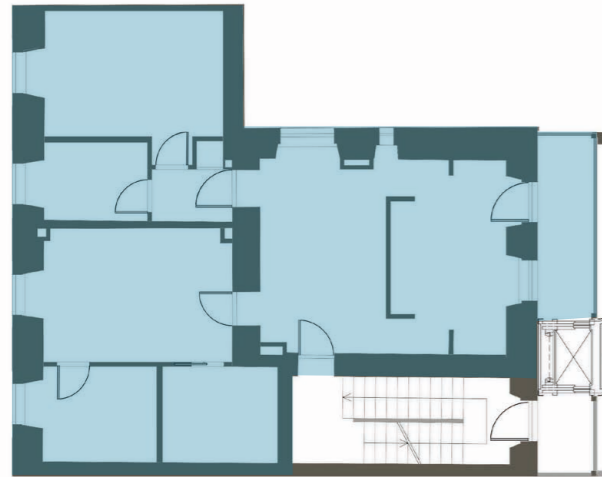

Three-room apartment

Total surface area 107,30 m²

1 Living room-kitchen	28,80	m ²
2 Hallway	2,60	m ²
3 Storage room	0,50	m ²
4 Bedroom	14,30	m ²
5 Bathroom	5,30	m ²
6 Bedroom	16,10	m ²
7 Bathroom	6,60	m ²
8 Walk-in wardrobe	6,70	m ²
9 Terrace	7,00	m ²